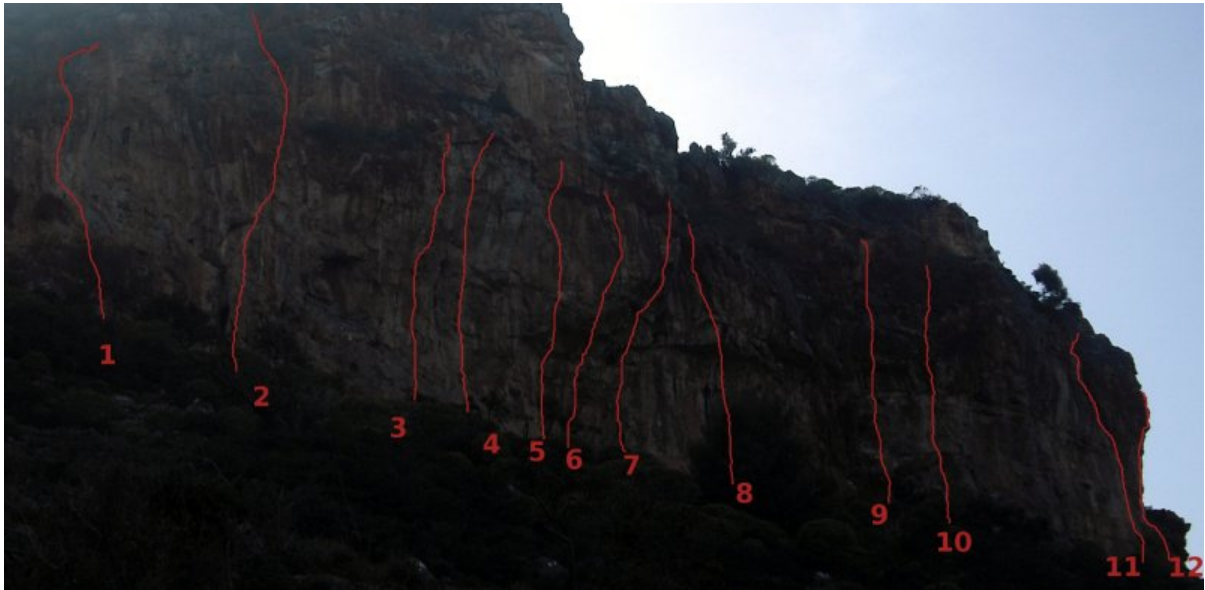

# Malia: Sector 3

## Area Info

There are limited possibilities to open new routes in this sector, maybe 2-3 more max.

**Route name:** Unknown (9)    
**Grade:** 6a+  
**Length:** 28 meters  
**Protection:** 11 bolts. Only your rope and quickdraws needed

**Route name:** Narrow crack (10)    
**Grade:** 6c  
**Length:** 26 meters  
**Protection:** 9 bolts. Only your rope and quickdraws needed

**Route name:** Aposperitis (11)    
**Grade:** 6a  
**Length:** 29 meters  
**Protection:** 8 bolts. Only your rope and quickdraws needed

**Route name:** Ela(12)    
**Grade:** 6c+  
**Length:** 20 meters  
**Protection:** 6 bolts. Only your rope and quickdraws needed